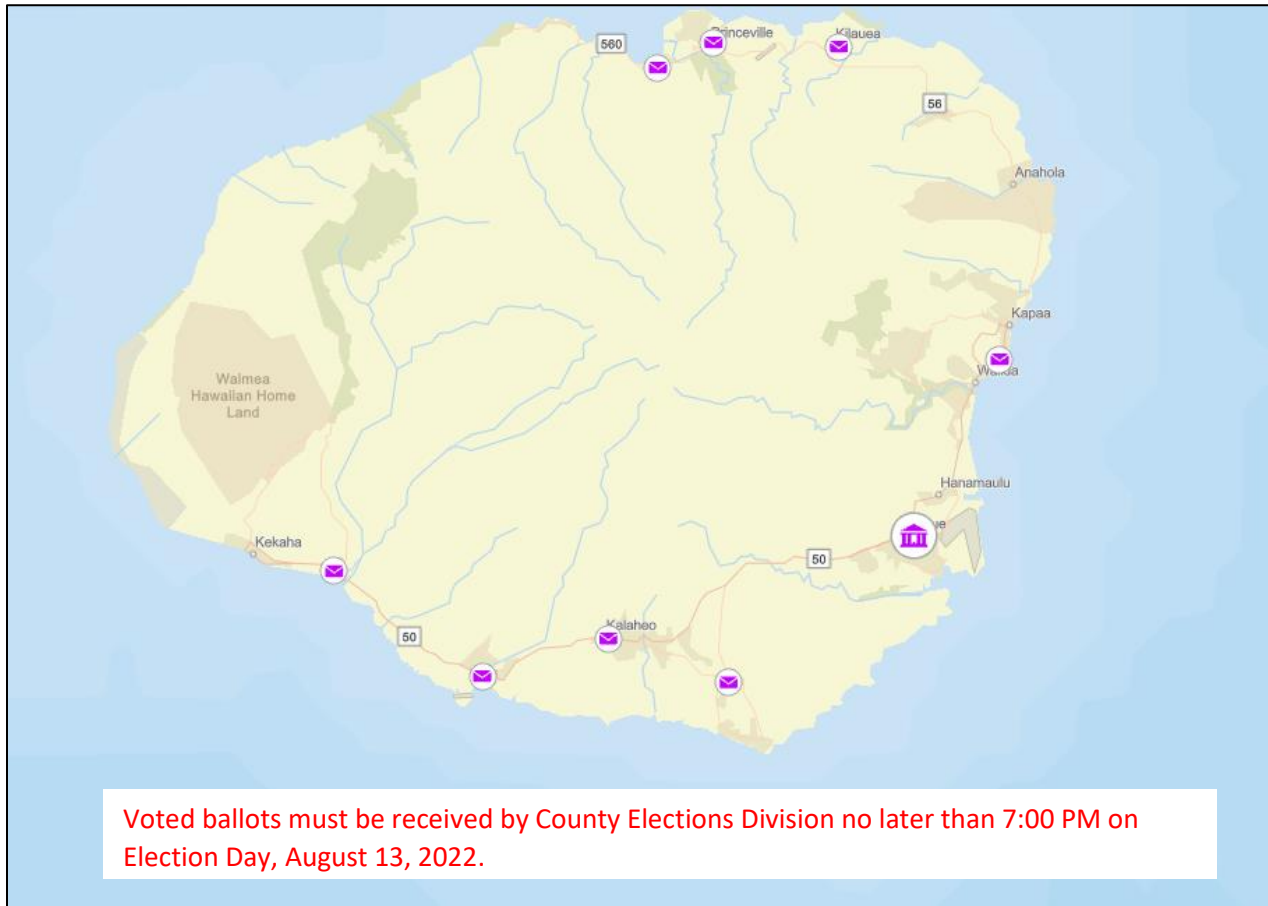

Velma McWayne Santos Community Center
395 Waena St, Wailuku, 96793

Lanai Community Center
411 Eighth St, Lanai City, 96763

Hana High & Elementary School
4111 Hana Hwy
Hana, 96713

Hawaii 2022 Primary Election – County of Kauai