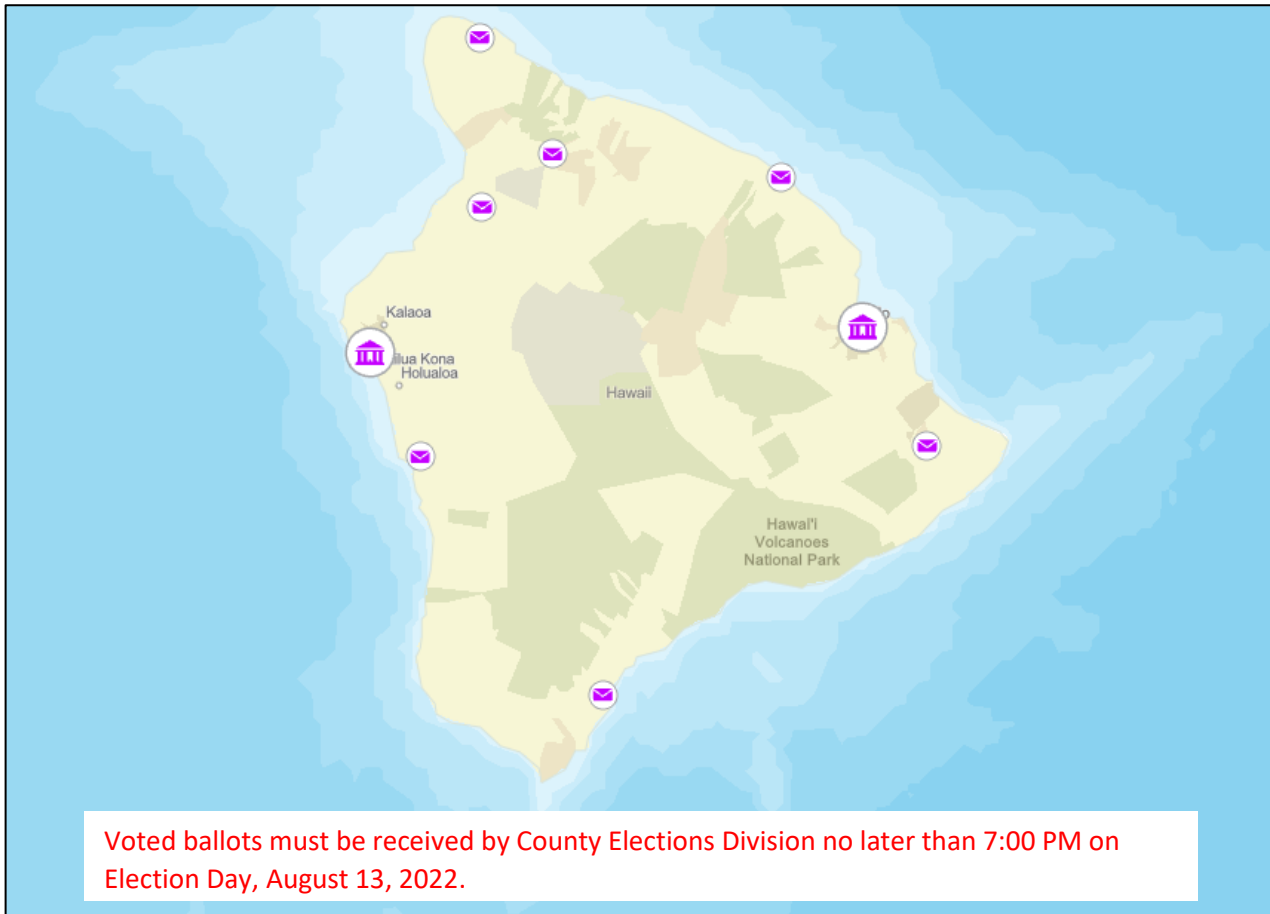

Hawaii 2022 Primary Election – County of Hawaii

Voter Service Centers

Voter service centers provide accessible in-person voting, same day voter registration, and collection of voted ballots.

County of Hawaii Aupuni Center
Conference Room
West Hawaii Civic Center
Community Room Building G