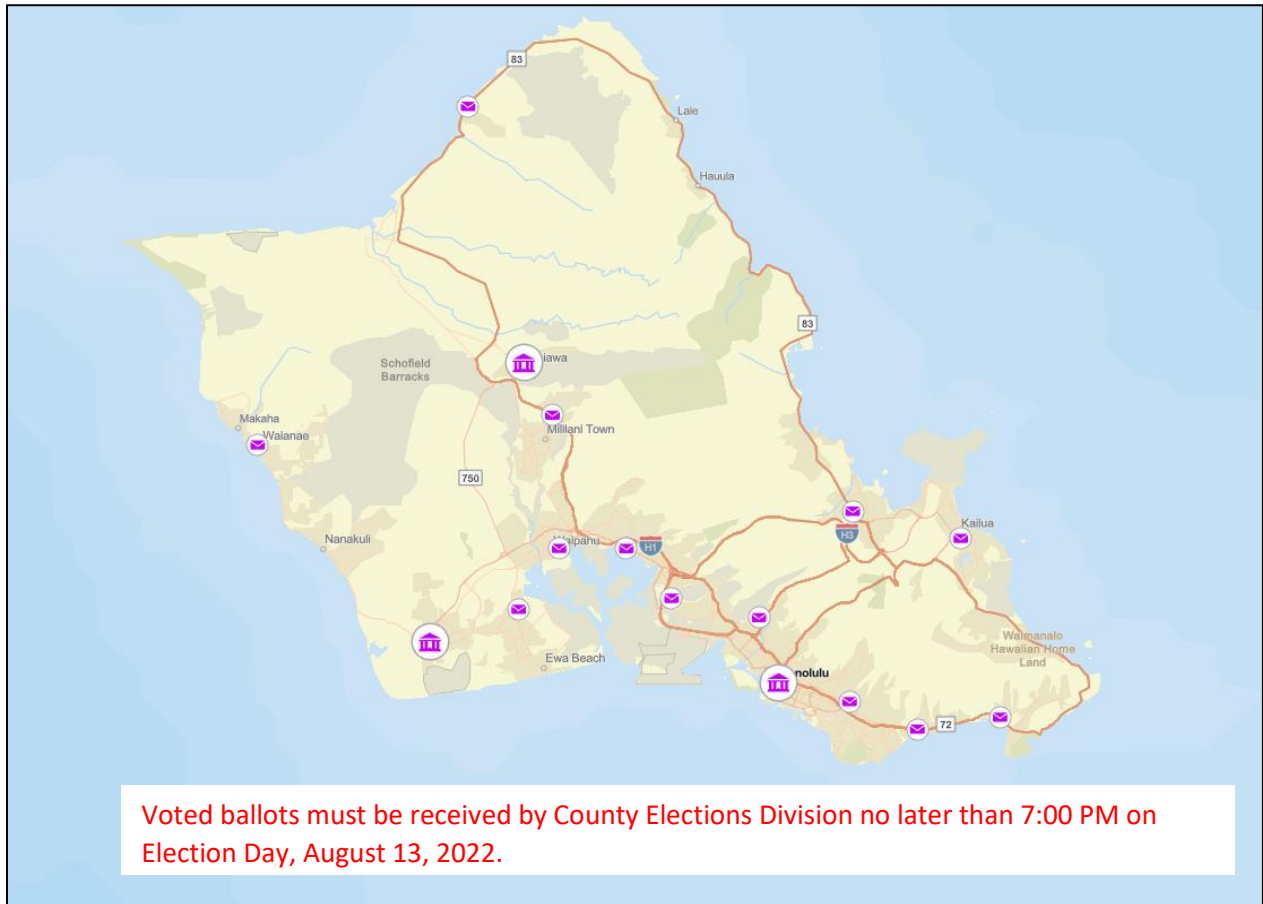

Voter Service Center
Historic County Annex Basement
4386 Rice St, Lihue, 96766

Hawaii 2022 Primary Election – City and County of Honolulu

Voter Service Centers

Voter service centers provide accessible in-person voting, same day voter registration, and collection of voted ballots.