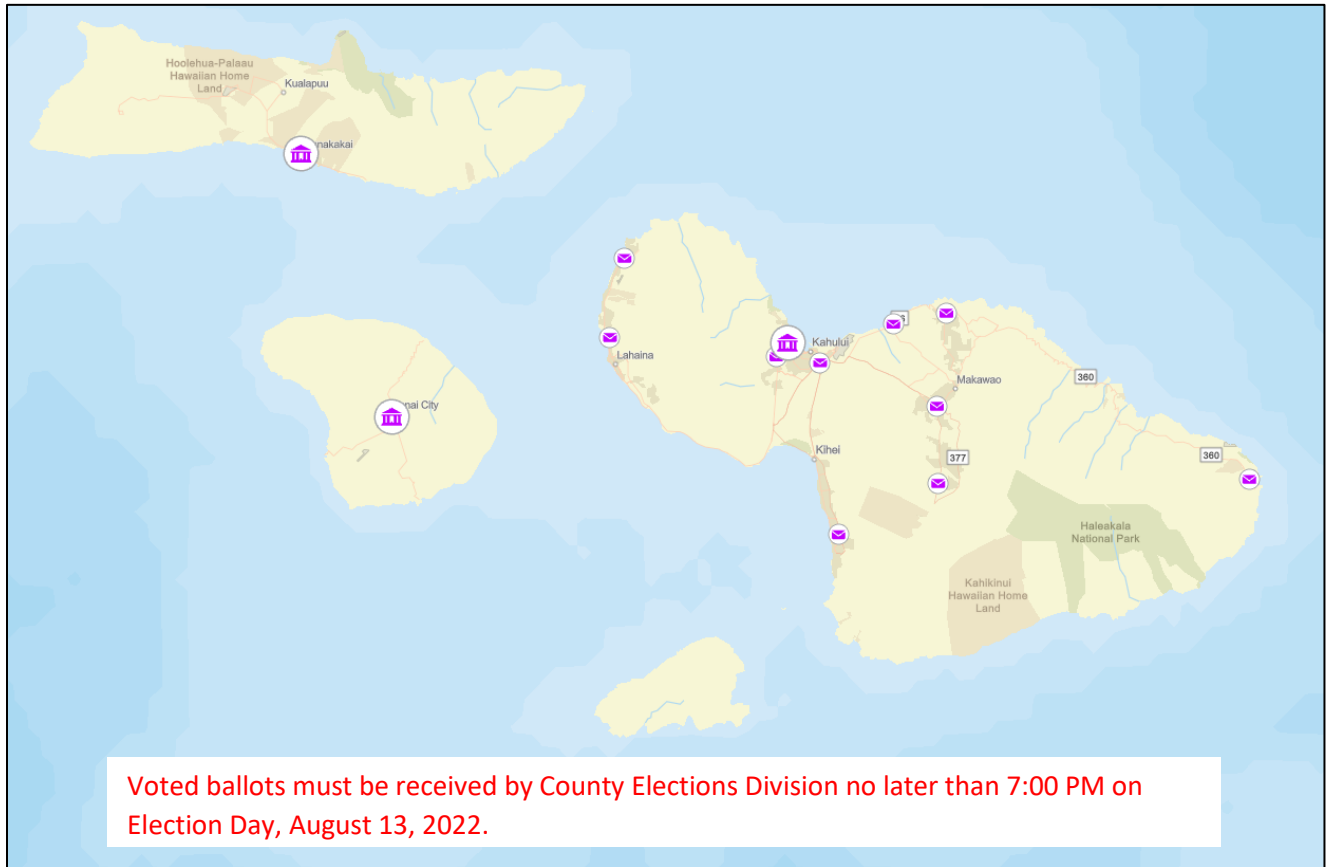

Hawaii 2022 Primary Election – County of Maui

Voter Service Centers

Voter service centers provide accessible in-person voting, same day voter registration, and collection of voted ballots.

Mitchell Pauole Center Conference Room
Velma McWayne Santos Community Center
Lanai Community Center
Hana High & Elementary School

Online Resources

Click [here](#) for more information about Voting in Hawaii.

Click [here](#) for details on Voter Service Centers and Places of Deposit including addresses and hours of operation.

Click [here](#) for a map of Voter Service Centers and Places of Deposit including addresses and hours of operation.

Places of Deposit

Places of deposit are established for voters to drop off their voted mail ballot packet to be collected by the County Elections Division.

Haiku Community Center
Hana Fire Station
Kahului Fire Station
Kalana O Maui County Building
Kula Fire Station
Lahaina Civic Center
Makawao Fire Station
Napili Fire Station
Paia Community Center
Wailea Fire Station
Mitchell Pauole Center
Velma McWayne Santos Community Center
Lanai Community Center
Hana High & Elementary School