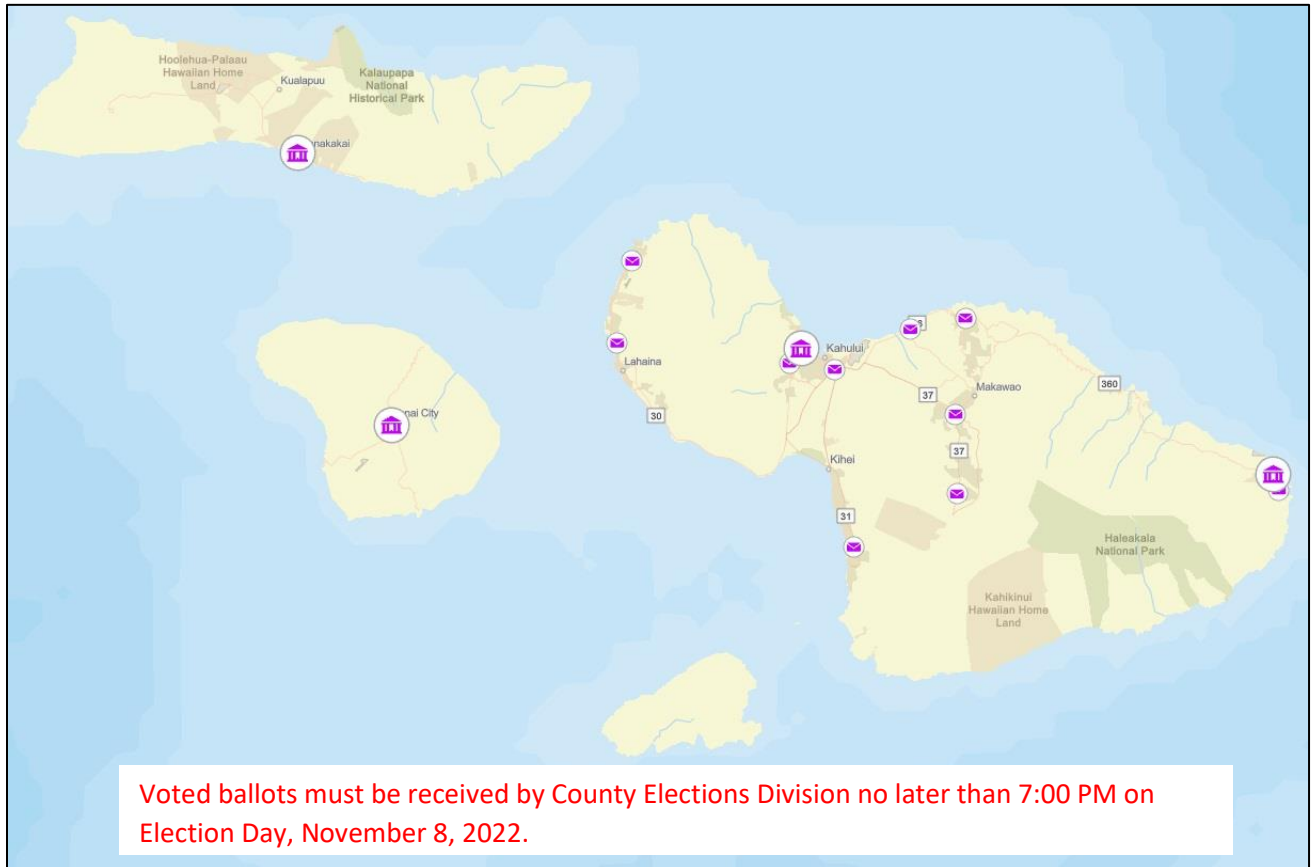

Hawaii 2022 General Election – County of Maui

Voter Service Centers

Voter service centers provide accessible in-person voting, same day voter registration, and collection of voted ballots.

Mitchell Pauole Center Conference Room
Velma McWayne Santos Community Center
Lanai Community Center
Hana High & Elementary School

Online Resources

Click [here](#) for more information about Voting in Hawaii.

Click [here](#) for details on Voter Service Centers and Places of Deposit including addresses and hours of operation.

Click [here](#) for a map of Voter Service Centers and Places of Deposit including addresses and hours of operation.

Places of Deposit

Places of deposit are established for voters to drop off their voted mail ballot packet to be collected by the County Elections Division.

Haiku Community Center
Hana Fire Station
Kahului Fire Station
Kalana O Maui County Building
Kula Fire Station
Lahaina Civic Center
Makawao Fire Station
Napili Fire Station
Paia Community Center
Wailea Fire Station
Mitchell Pauole Center
Velma McWayne Santos Community Center
Lanai Community Center
Hana High & Elementary School