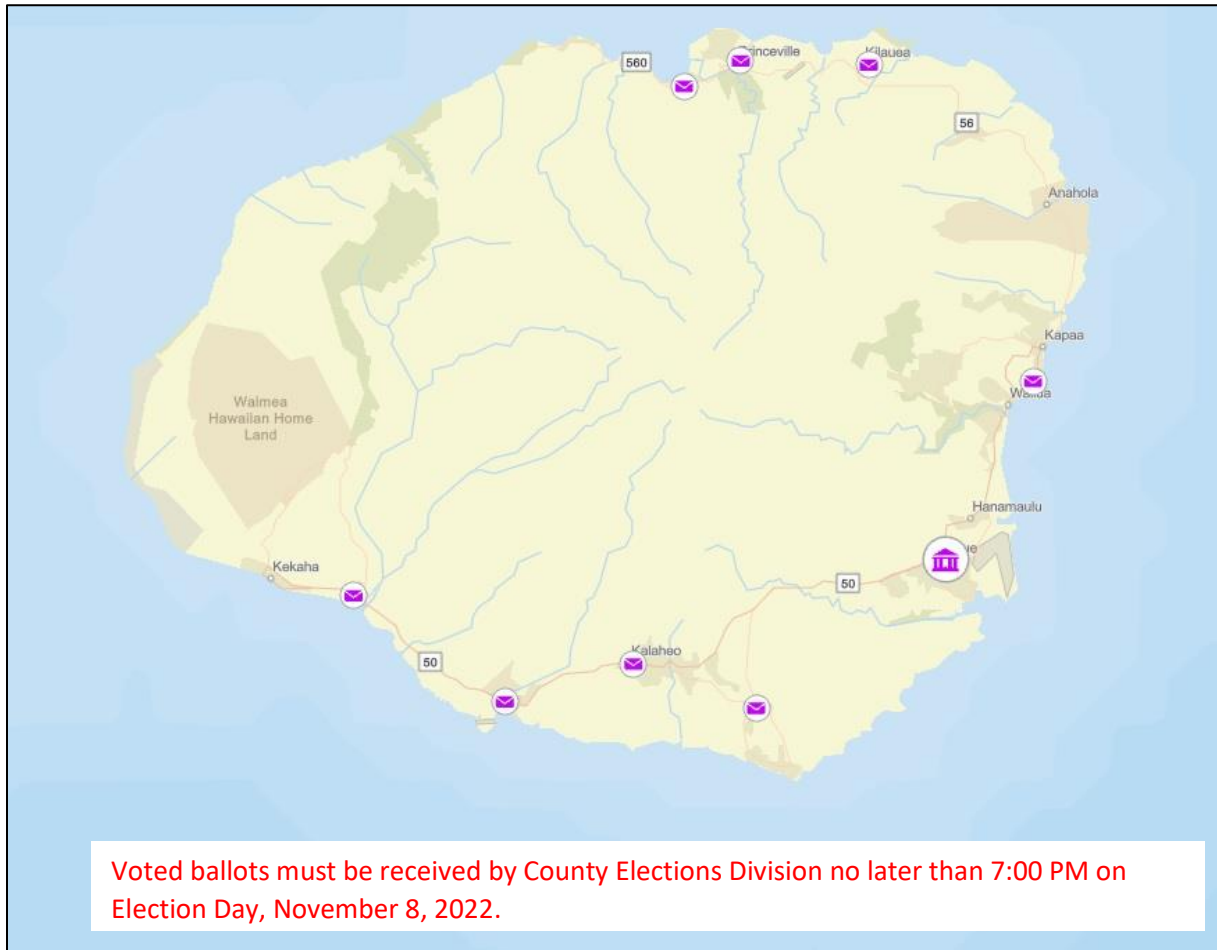

Hawaii 2022 General Election – County of Kauai

Voter Service Center

Voter service centers provide accessible in-person voting, same day voter registration, and collection of voted ballots.

Historic County Annex Building Basement

Online Resources

Click [here](#) for more information about Voting in Hawaii.

Click [here](#) for details on Voter Service Centers and Places of Deposit including addresses and hours of operation.

Click [here](#) for a map of Voter Service Centers and Places of Deposit including addresses and hours of operation.

Places of Deposit

Places of deposit are established for voters to drop off their voted mail ballot packet to be collected by the County Elections Division.

Elections Division Historic County Annex Building
Hanalei Neighborhood Center
Hanapepe Neighborhood Center
Kalaheo Neighborhood Center
Kilauea Neighborhood Center
Koloa Neighborhood Center
Princeville Public Library
Waimea Neighborhood Center
Waipouli Shopping Center
Elections Division Office of the County Clerk
Voter Service Center Historic County Annex Bldg