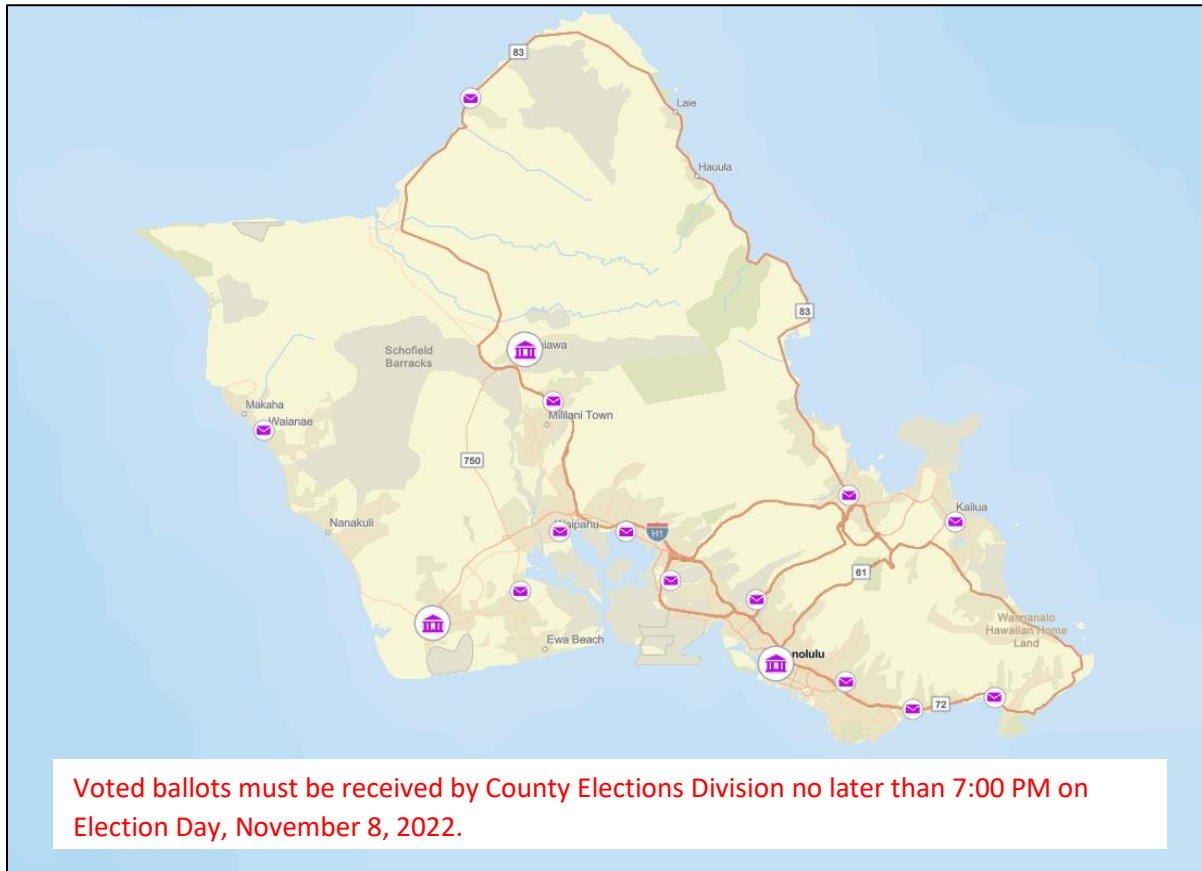

Hawaii 2022 General Election – City and County of Honolulu

Voter Service Centers

Voter service centers provide accessible in-person voting, same day voter registration, and collection of voted ballots.

- Honolulu Hale (Courtyard)
- Kapolei Hale (Conference Rooms A, B, C)
- Kaneohe District Park (Meeting Room)
- George Fred Wright Wahiawa District Park (Ceramics Room)

Online Resources

Click [here](#) for more information about Voting in Hawaii.

Click [here](#) for details on Voter Service Centers and Places of Deposit including addresses and hours of operation.

Click [here](#) for a map of Voter Service Centers and Places of Deposit including addresses and hours of operation.

Places of Deposit

Places of deposit are established for voters to drop off their voted mail ballot packet to be collected by the County Elections Division.

- Asing Community Park
- Bill Balfour Jr. Waipahu District Park
- Connie Chun Aliamanu Neighborhood Park
- Hawaii Kai Park and Ride
- Kailua District Park
- Kalihi Valley District Park
- Kaneohe District Park
- Kanewai Community Park
- Mililani Park and Ride
- Neal S. Blaisdell Park
- Sunset Beach Recreation Center
- Waialae Iki Neighborhood Park
- Waianae District Park
- Honolulu Hale
- Kapolei Hale