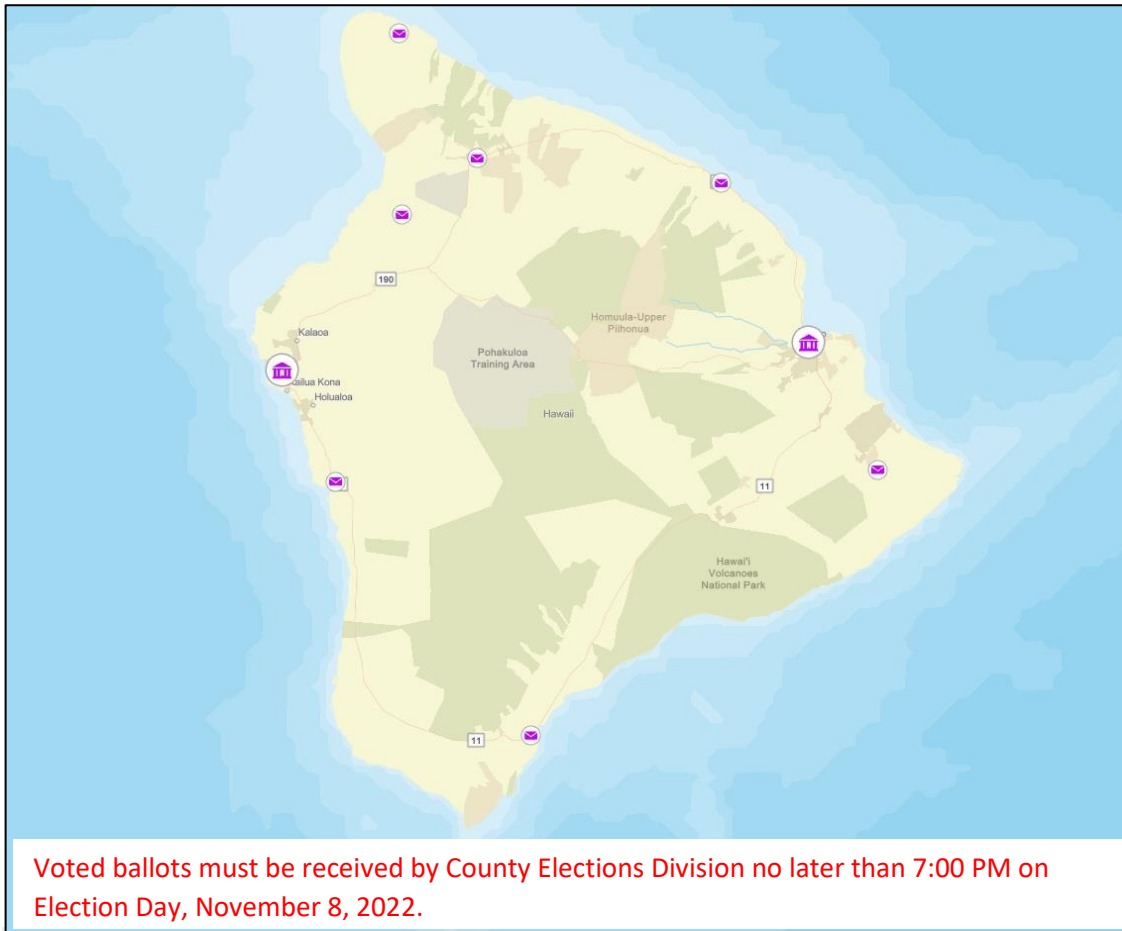

# Hawaii 2022 General Election – County of Hawaii