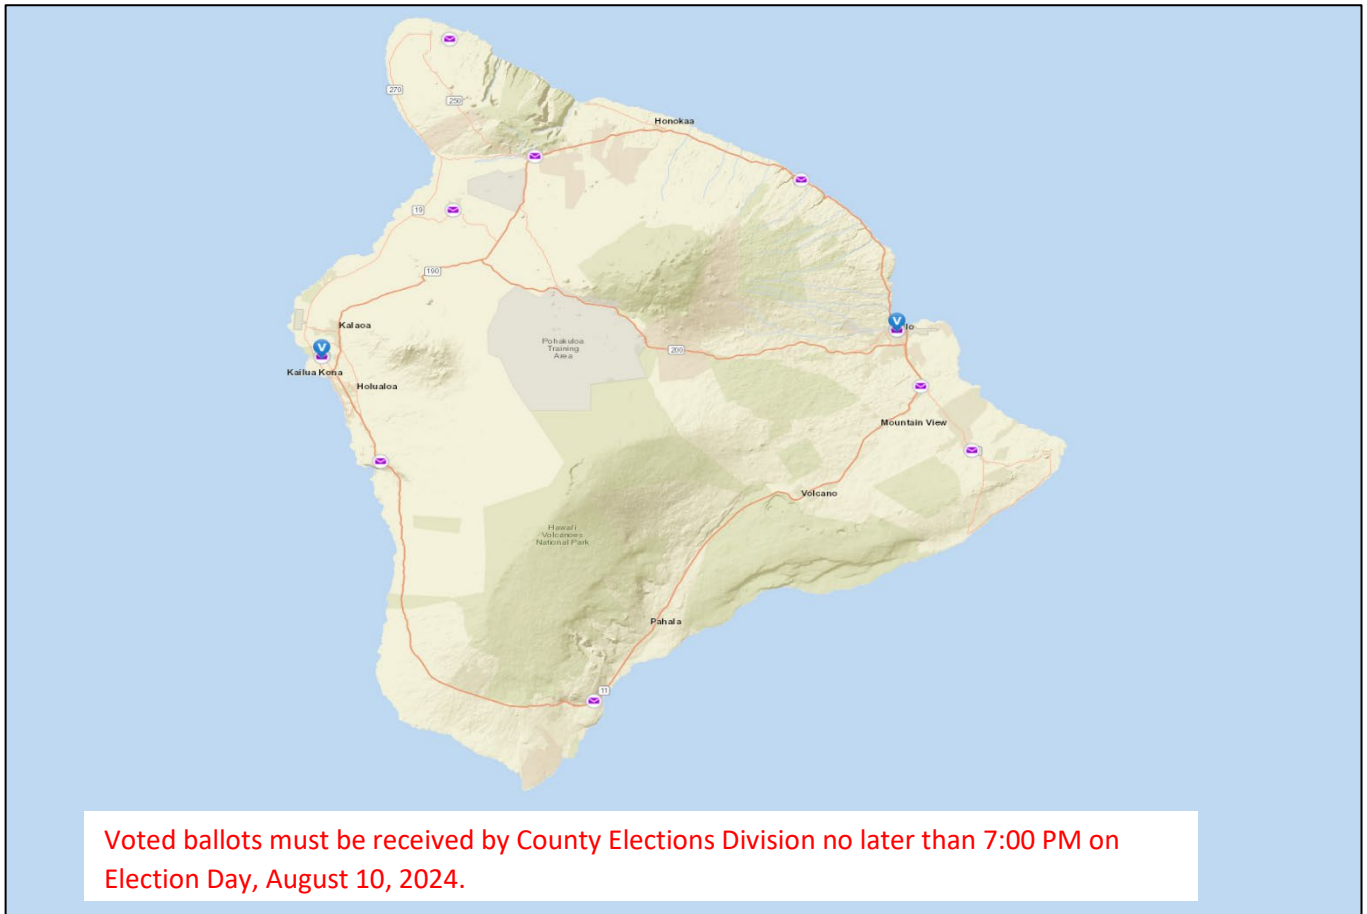

# Hawaii 2024 Primary Election – County of Hawaii