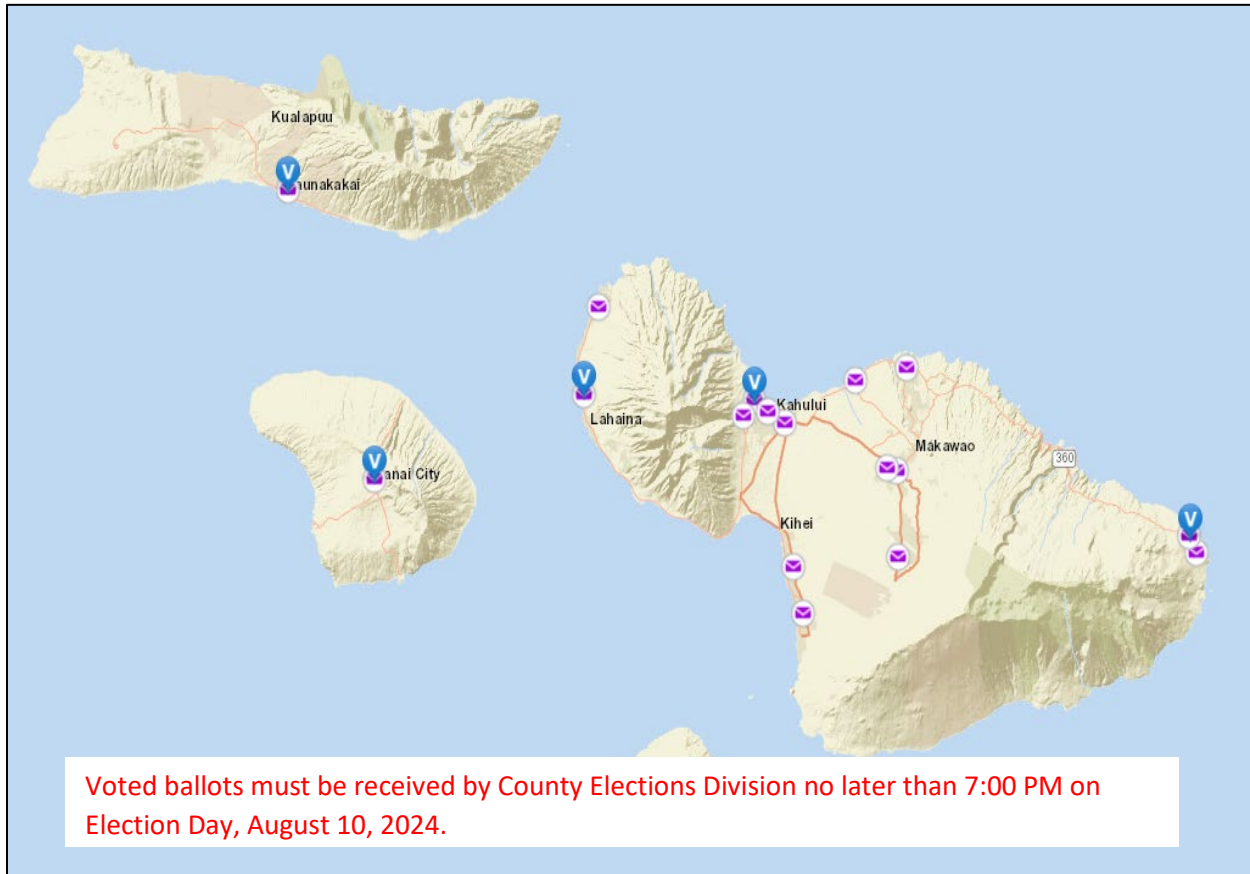

Hawaii 2024 Primary Election – County of Maui

Voter Service Centers

Voter service centers provide accessible in-person voting, same day voter registration, and collection of voted ballots.

Velma McWayne Santos Community Center
Filipino Clubhouse
Lahaina Civic Center
Mitchell Pauole Center Conference Room
Hana High & Elementary School

Online Resources

Click [here](#) for more information about Voting in Hawaii.

Click [here](#) for details on Voter Service Centers and Places of Deposit including addresses and hours of operation.

Click [here](#) for a map of Voter Service Centers and Places of Deposit including addresses and hours of operation.

Places of Deposit

Places of deposit are established for voters to drop off their voted mail ballot packet to be collected by the County Elections Division.

Filipino Clubhouse
Haiku Community Center
Hana Fire Station
Hannibal Tavares Community Center
Kahului Fire Station
Kalana O Maui County Building
Kihei Community Center
Kula Fire Station
Lahaina Civic Center
Makawao Fire Station
Mitchell Pauole Center
Napili Fire Station
Paia Community Center
University of Hawaii Maui College
Velma McWayne Santos Community Center
Wailea Fire Station
Hana High & Elementary School