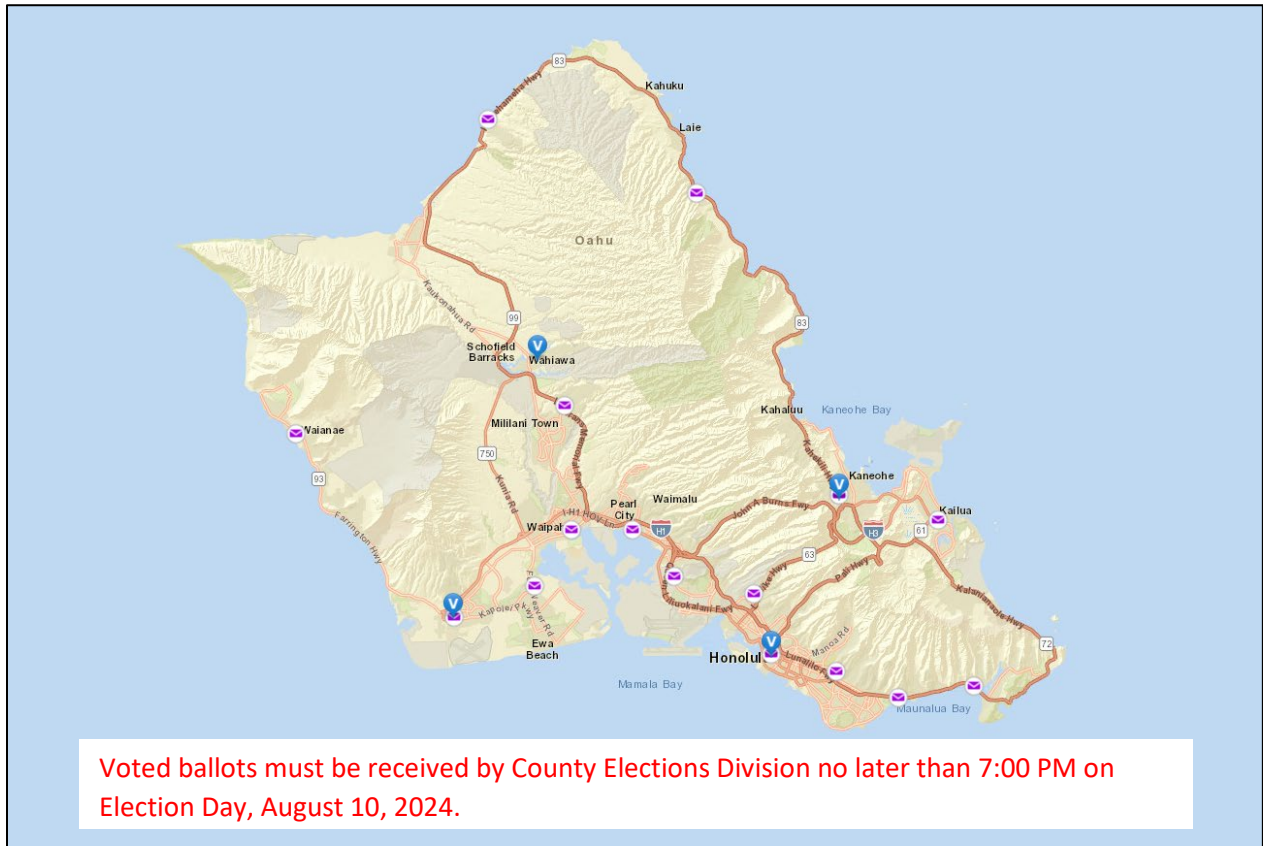

Hawaii 2024 Primary Election – City and County of Honolulu

Voter Service Centers

Voter service centers provide accessible in-person voting, same day voter registration, and collection of voted ballots.

- Honolulu Hale (Courtyard)
- Kapolei Hale (Conference Rooms A, B, C)
- Kaneohe District Park (Meeting Room)
- George Fred Wright Wahiawa District Park (Ceramics Room)

Online Resources

Click [here](#) for more information about Voting in Hawaii.

Click [here](#) for details on Voter Service Centers and Places of Deposit including addresses and hours of operation.

Click [here](#) for a map of Voter Service Centers and Places of Deposit including addresses and hours of operation.

Places of Deposit

Places of deposit are established for voters to drop off their voted mail ballot packet to be collected by the County Elections Division.

- Asing Community Park
- Bill Balfour Jr. Waipahu District Park
- Connie Chun Aliamanu Neighborhood Park
- Hauula Civic Center
- Hawaii Kai Park and Ride
- Kailua District Park
- Kalihi Valley District Park
- Kaneohe District Park
- Kanewai Community Park
- Mililani Park and Ride
- Neal S. Blaisdell Park
- Sunset Beach Recreation Center
- Waialae Iki Neighborhood Park
- Waianae District Park
- Honolulu Hale
- Kapolei Hale