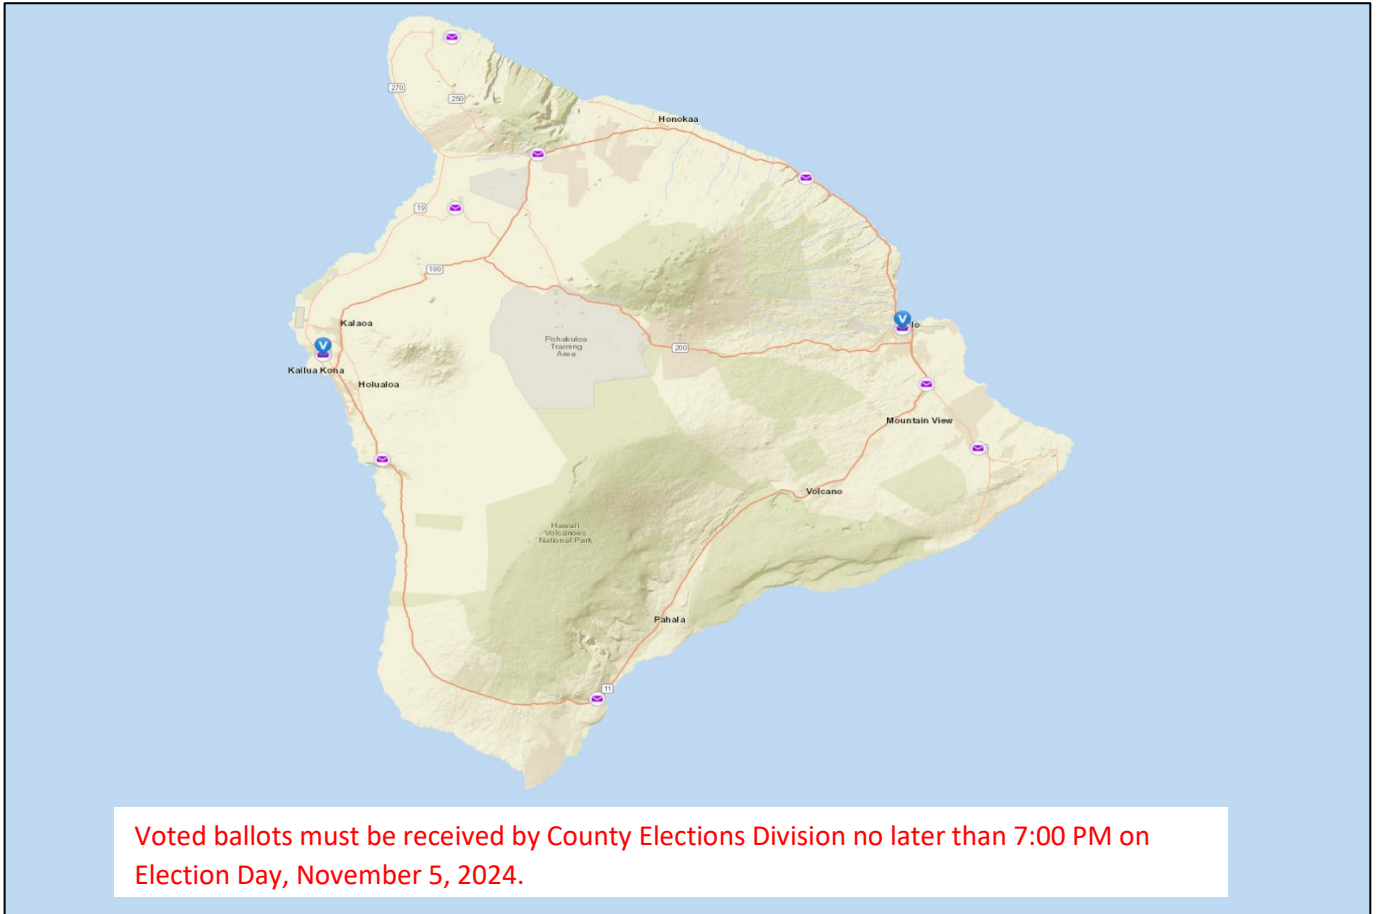

Hawaii 2024 General Election – County of Hawaii

Voter Service Centers

Voter service centers provide accessible in-person voting, same day voter registration, and collection of voted ballots.

- County of Hawaii Aupuni Center
Conference Room
- West Hawaii Civic Center
Community Room Building G