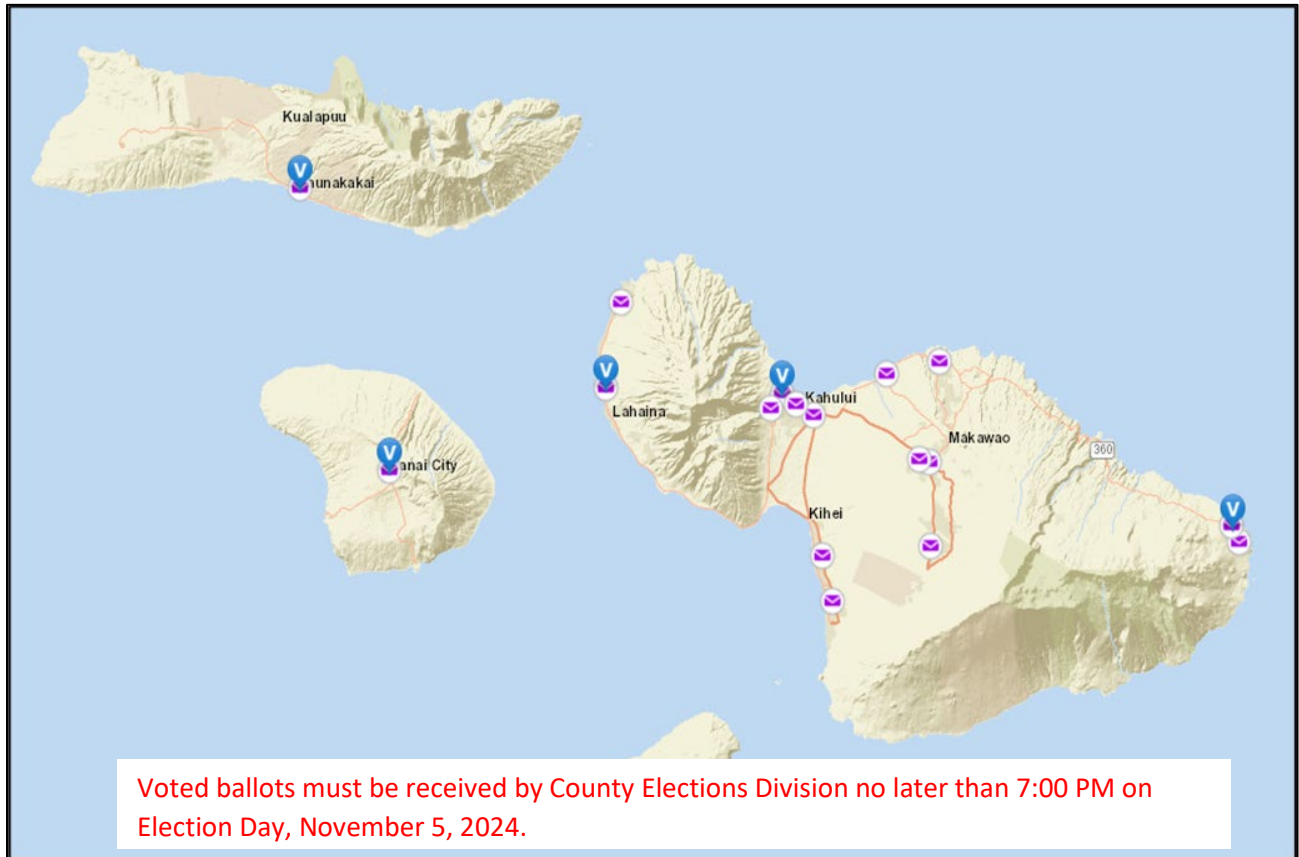

Hawaii 2024 General Election – County of Maui

Voter Service Centers

Voter service centers provide accessible in-person voting, same day voter registration, and collection of voted ballots.

Velma McWayne Santos Community Center
Filipino Clubhouse
Lahaina Civic Center
Mitchell Pauole Center Conference Room
Hana High & Elementary School

Online Resources

Click [here](#) for more information about Voting in Hawaii.

Click [here](#) for details on Voter Service Centers and Places of Deposit including addresses and hours of operation.

Click [here](#) for a map of Voter Service Centers and Places of Deposit including addresses and hours of operation.

Places of Deposit

Places of deposit are established for voters to drop off their voted mail ballot packet to be collected by the County Elections Division.

Filipino Clubhouse
Haiku Community Center
Hana Fire Station
Hannibal Tavares Community Center
Kahului Fire Station
Kalana O Maui County Building
Kihei Community Center
Kula Fire Station
Lahaina Civic Center
Makawao Fire Station
Mitchell Pauole Center
Napili Fire Station
Paia Community Center
University of Hawaii Maui College
Velma McWayne Santos Community Center
Wailea Fire Station
Hana High & Elementary School