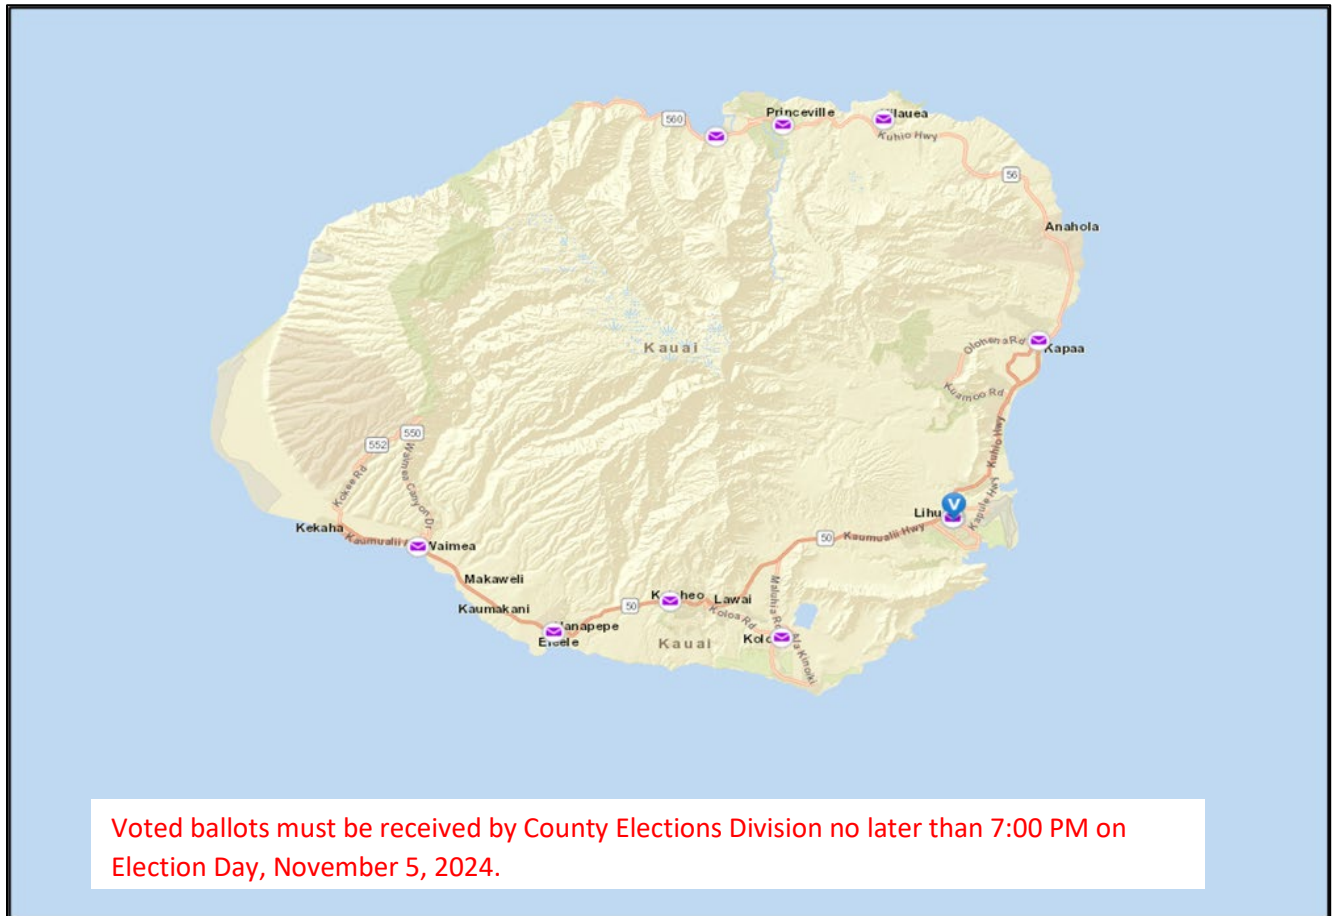

Hawaii 2024 General Election – County of Kauai

Voter Service Center

Voter service centers provide accessible in-person voting, same day voter registration, and collection of voted ballots.

Historic County Annex Building Basement

Online Resources

Click [here](#) for more information about Voting in Hawaii.

Click [here](#) for details on Voter Service Centers and Places of Deposit including addresses and hours of operation.

Click [here](#) for a map of Voter Service Centers and Places of Deposit including addresses and hours of operation.

Places of Deposit

Places of deposit are established for voters to drop off their voted mail ballot packet to be collected by the County Elections Division.

- Church of the Pacific
- Elections Division
- Hanalei Neighborhood Center
- Hanapepe Neighborhood Center
- Kalaheo Neighborhood Center
- Kapaa Public Library
- Kilauea Neighborhood Center
- Koloa Neighborhood Center
- Waimea Neighborhood Center
- Elections Division Main Office
- Voter Service Center Historic County Annex Bldg