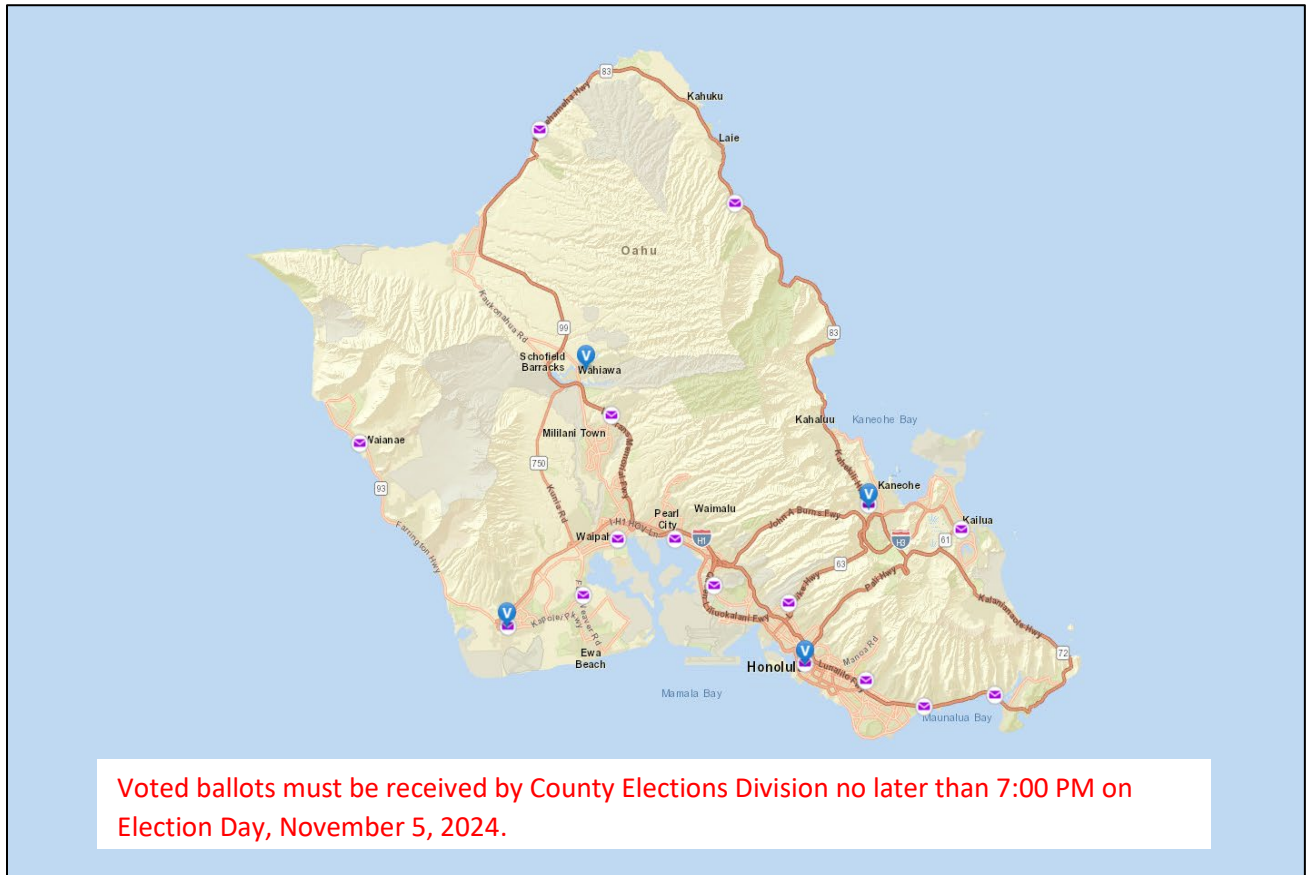

Voter Service Center
Historic County Annex Basement
4386 Rice St, Lihue, 96766

Hawaii 2024 General Election – City and County of Honolulu

Voter Service Centers

Voter service centers provide accessible in-person voting, same day voter registration, and collection of voted ballots.