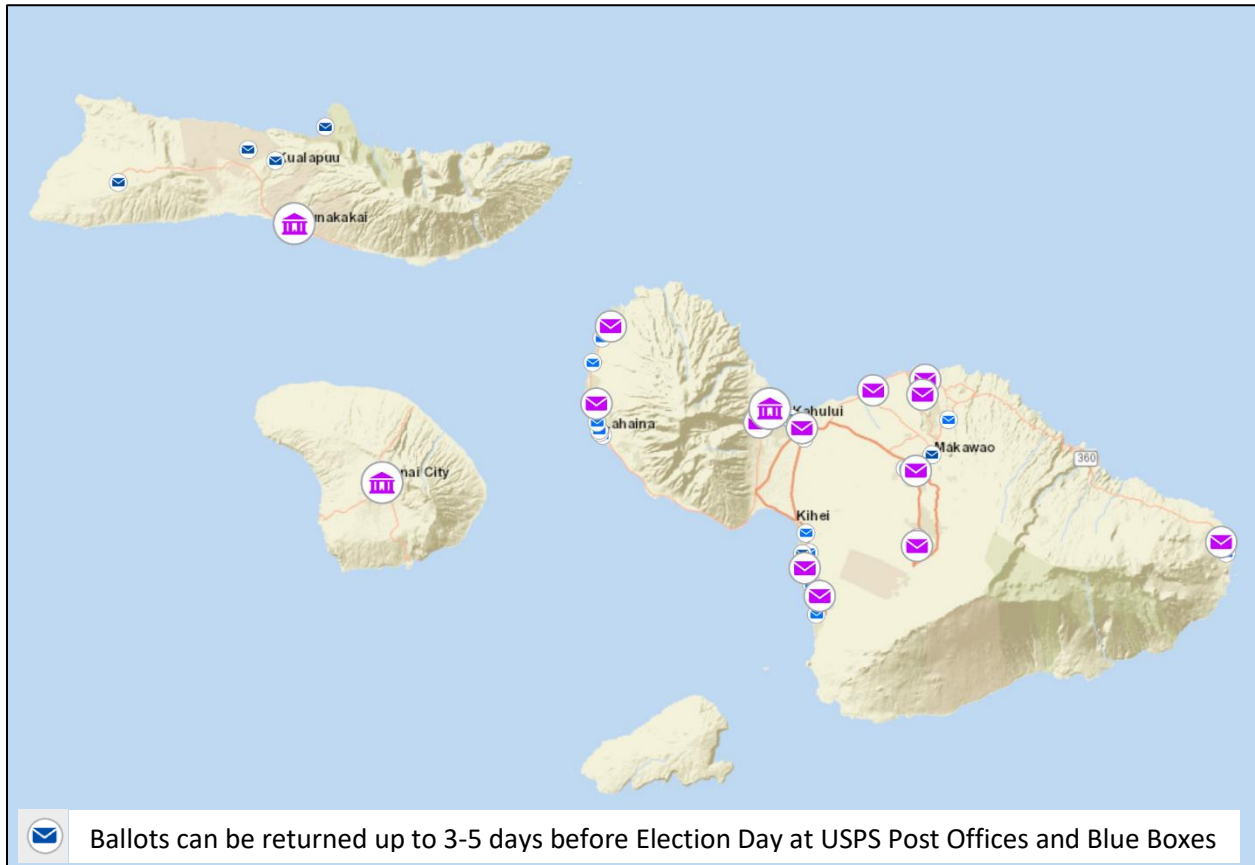

Hawaii 2020 Primary Election – County of Maui

Voter Service Centers

Voter service centers provide accessible in-person voting, same day voter registration, and collection of voted ballots.

- Mitchell Pauole Center
- Lanai Police Station
- Velma McWayne Santos Community Center

Online Resources

Click [here](#) for more information about Hawaii Votes by Mail.

Click [here](#) for details on Voter Service Centers and Places of Deposit including addresses and hours of operation.

Click [here](#) for a map of Voter Service Centers and Places of Deposit including addresses and hours of operation.

Places of Deposit

Places of deposit are established for voters to drop off their voted mail ballot packet to be collected by the County Elections Division.

- Mitchell Pauole Center
- Lanai Police Station
- Kalana O Maui County Building
- Velma McWayne Santos Community Center
- Kahului Fire Station
- Paia Community Center
- Haiku Community Center
- Aloha Aina Center
- Makawao Fire Station
- Kula Fire Station
- Hana Fire Station
- Wailea Fire Station
- Kihei Fire Station
- Lahaina Civic Center
- Napili Fire Station