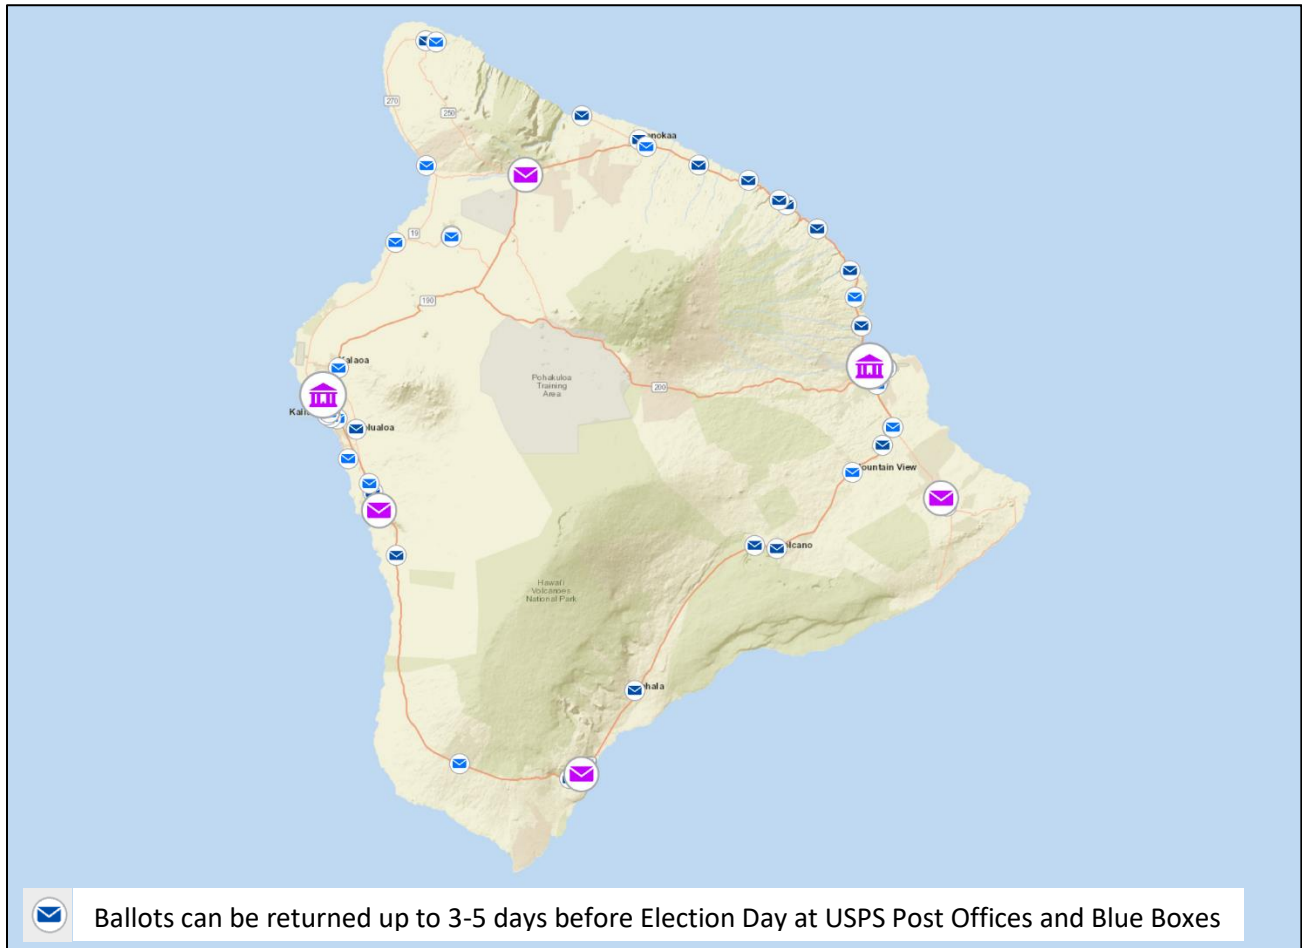

# Hawaii 2020 Primary Election – County of Hawaii

## Voter Service Centers

Voter service centers provide accessible in-person voting, same day voter registration, and collection of voted ballots.

County of Hawaii Aupuni Center  
West Hawaii Civic Center

## Online Resources

Click [here](#) for more information about Hawaii Votes by Mail.

Click [here](#) for details on Voter Service Centers and Places of Deposit including addresses and hours of operation.

Click [here](#) for a map of Voter Service Centers and Places of Deposit including addresses and hours of operation.