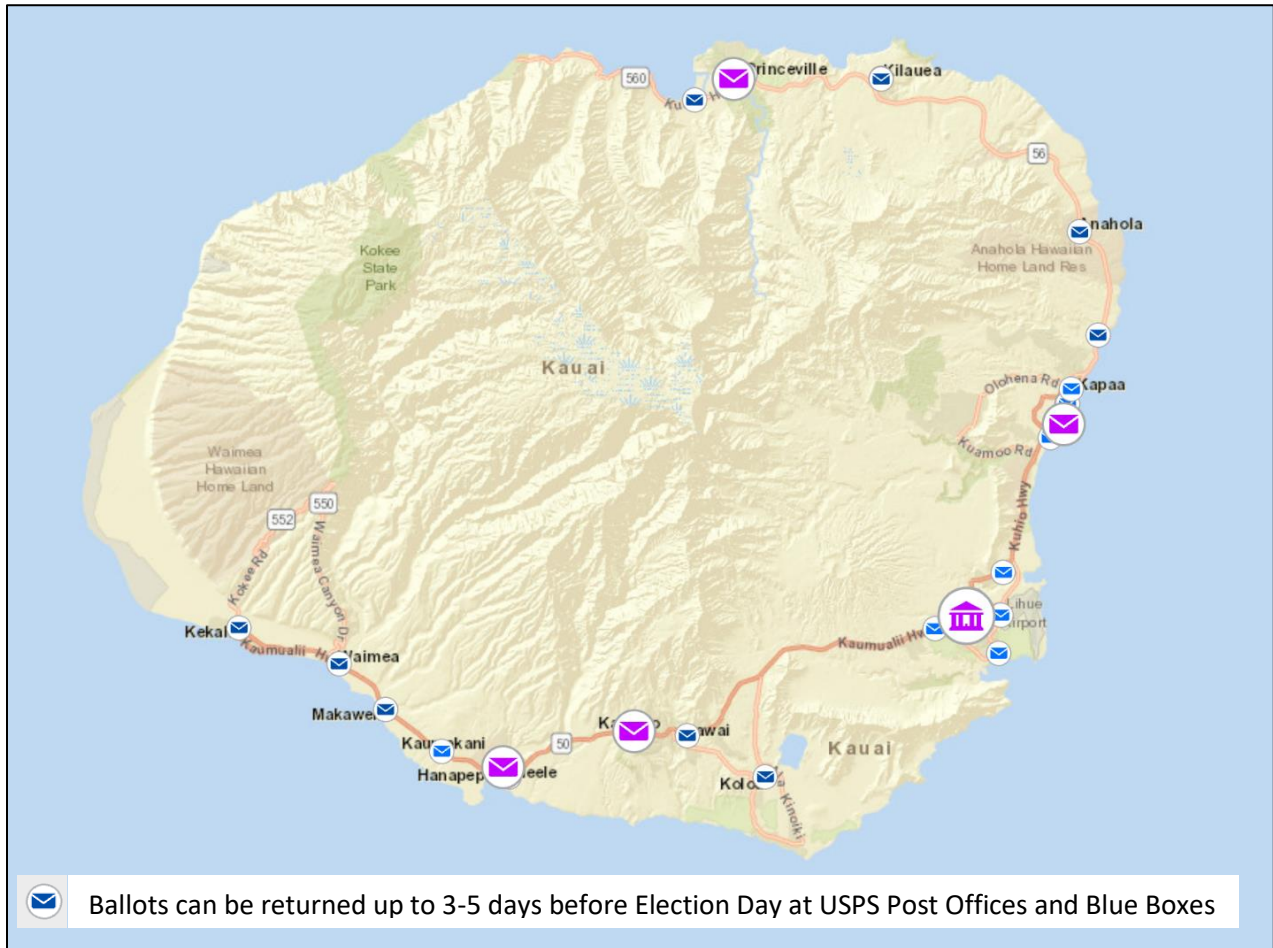

Hawaii 2020 Primary Election – County of Kauai

Voter Service Center

Voter service centers provide accessible in-person voting, same day voter registration, and collection of voted ballots.

Piikoi Building, Conference Room A / B

Online Resources

Click [here](#) for more information about Hawaii Votes by Mail.

Click [here](#) for details on Voter Service Centers and Places of Deposit including addresses and hours of operation.

Click [here](#) for a map of Voter Service Centers and Places of Deposit including addresses and hours of operation.

Places of Deposit

Places of deposit are established for voters to drop off their voted mail ballot packet to be collected by the County Elections Division.

Hanalei Fire Station
Kapaa Fire Station
Kapule Building Lihue
County Clerk Elections Division Lihue
Kalaheo Fire Station
Hanapepe Fire Station