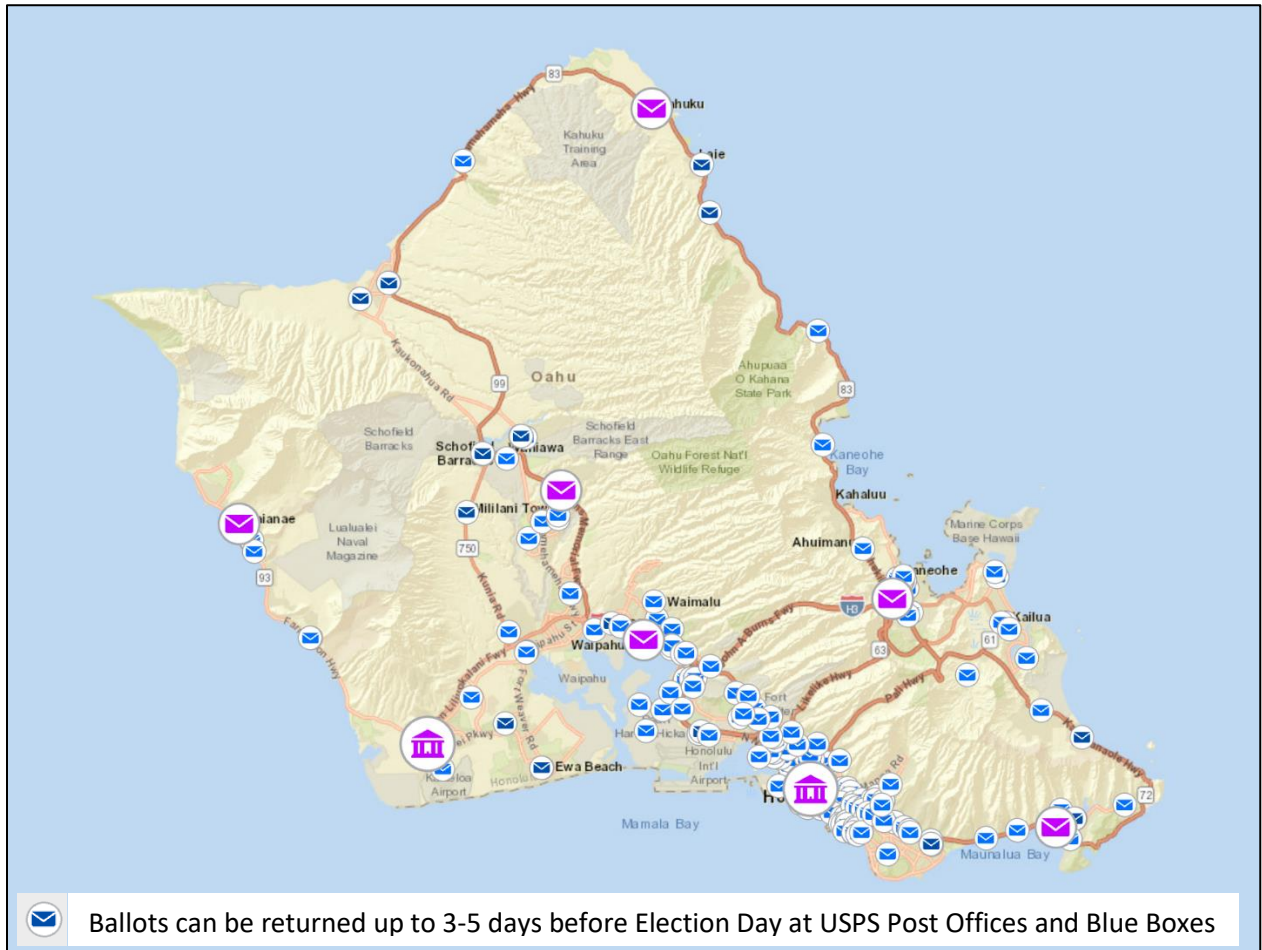

Hawaii 2020 Primary Election – City and County of Honolulu

Voter Service Centers

Voter service centers provide accessible in-person voting, same day voter registration, and collection of voted ballots.

Honolulu Hale
Kapolei Hale

Online Resources

Click [here](#) for more information about Hawaii Votes by Mail.

Click [here](#) for details on Voter Service Centers and Places of Deposit including addresses and hours of operation.

Click [here](#) for a map of Voter Service Centers and Places of Deposit including addresses and hours of operation.

Places of Deposit

Places of deposit are established for voters to drop off their voted mail ballot packet to be collected by the County Elections Division.

Kahuku District Park
Kaneohe District Park
Hawaii Kai Park and Ride
Honolulu Hale
Neal S. Blaisdell Park
Kapolei Hale
Waianae District Park
Mililani Park and Ride