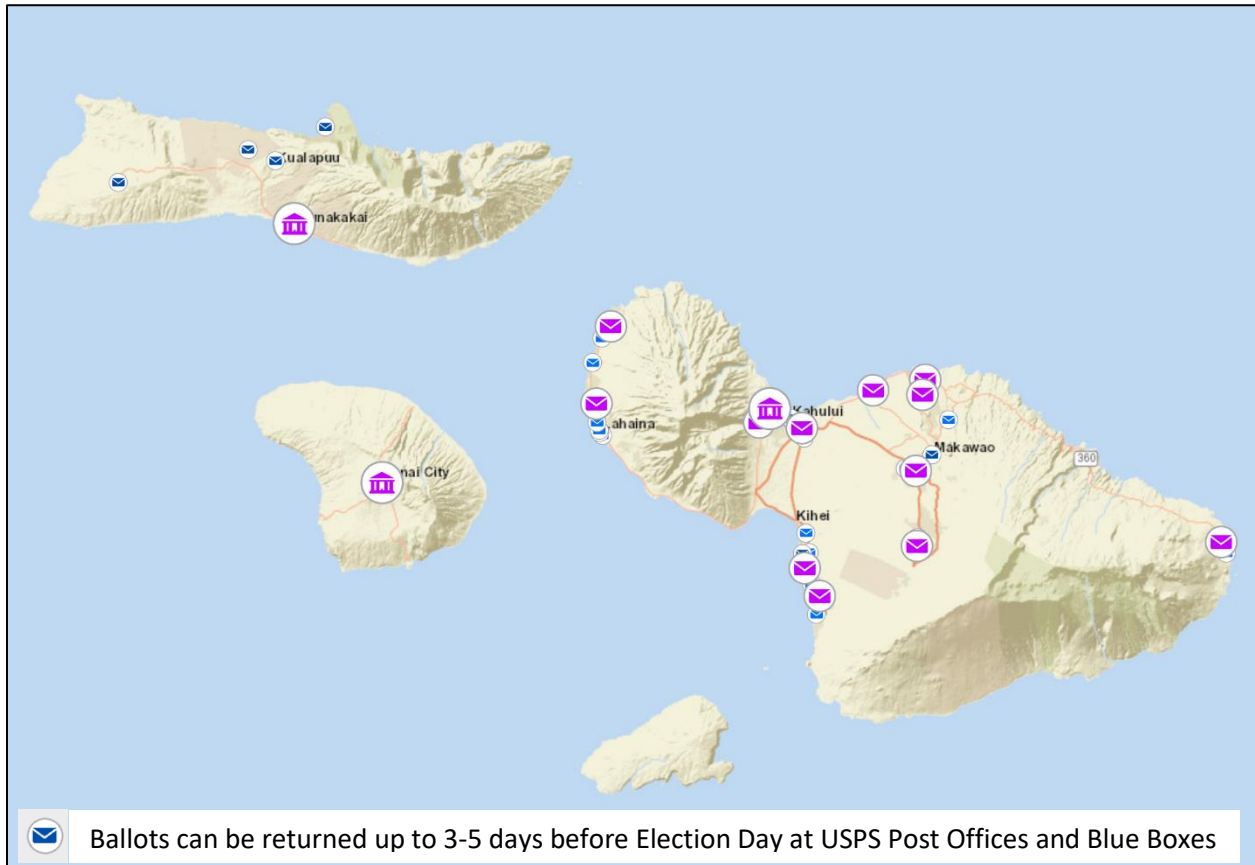

Naalehu Police Station
95-5355 Mamalahoa Hwy, Naalehu, 96772

Rodney Yano Hall
82-6156 Mamalahoa Hwy, Captain Cook, 96704

West Hawaii Civic Center
74-5044 Ane Keohokalole Hwy, Kailua-Kona, 96740

Hawaii 2020 Primary Election – County of Maui