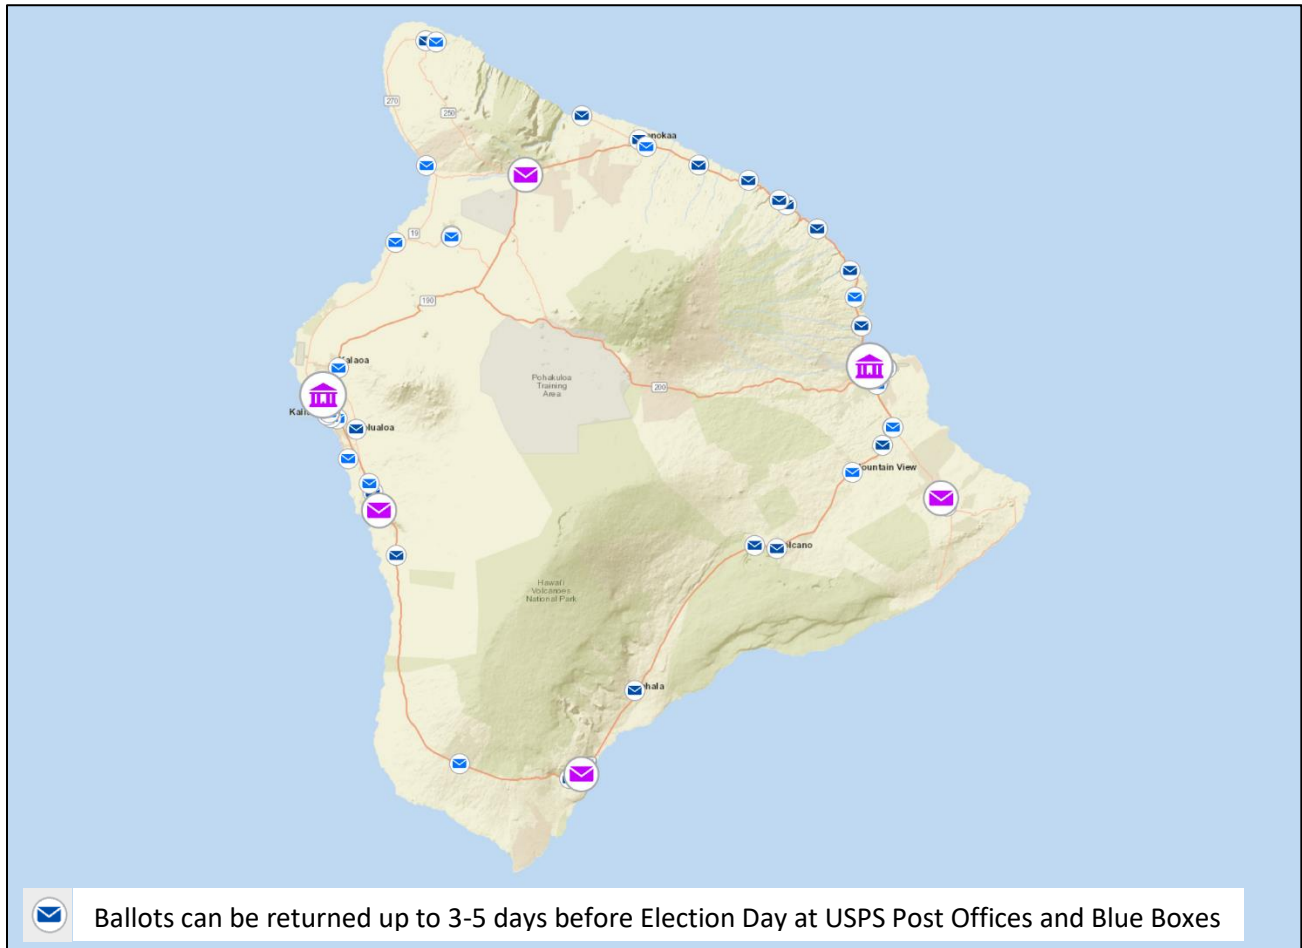

Hawaii 2020 Primary Election – County of Hawaii

Voter Service Centers

Voter service centers provide accessible in-person voting, same day voter registration, and collection of voted ballots.

County of Hawaii Aupuni Center
West Hawaii Civic Center

Online Resources

Click [here](#) for more information about Hawaii Votes by Mail.

Click [here](#) for details on Voter Service Centers and Places of Deposit including addresses and hours of operation.

Click [here](#) for a map of Voter Service Centers and Places of Deposit including addresses and hours of operation.

Places of Deposit

Places of deposit are established for voters to drop off their voted mail ballot packet to be collected by the County Elections Division.

Waimea Police Station
County of Hawaii Aupuni Center
Hawaii County Building
Pahoa Police Station
Naalehu Police Station
Rodney Yano Hall
West Hawaii Civic Center