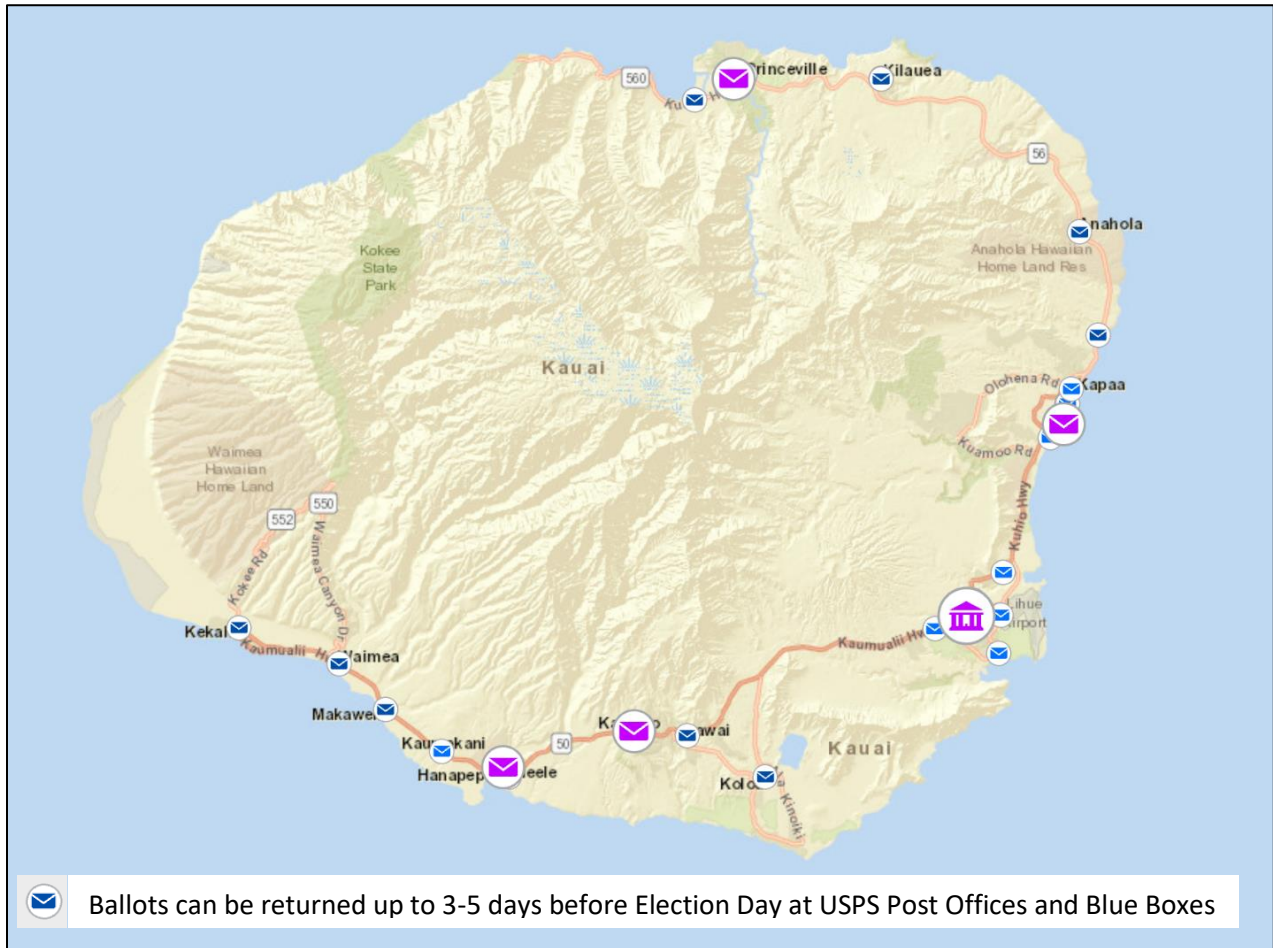

Hawaii 2020 Primary Election – County of Kauai

Voter Service Center

Voter service centers provide accessible in-person voting, same day voter registration, and collection of voted ballots.

Piikoi Building, Conference Room A / B

Online Resources

Click [here](#) for more information about Hawaii Votes by Mail.

Click [here](#) for details on Voter Service Centers and Places of Deposit including addresses and hours of operation.

Click [here](#) for a map of Voter Service Centers and Places of Deposit including addresses and hours of operation.

Places of Deposit

Places of deposit are established for voters to drop off their voted mail ballot packet to be collected by the County Elections Division.

- Hanalei Fire Station
- Kapaa Fire Station
- Kapule Building Lihue
- County Clerk Elections Division Lihue
- Kalaheo Fire Station
- Hanapepe Fire Station