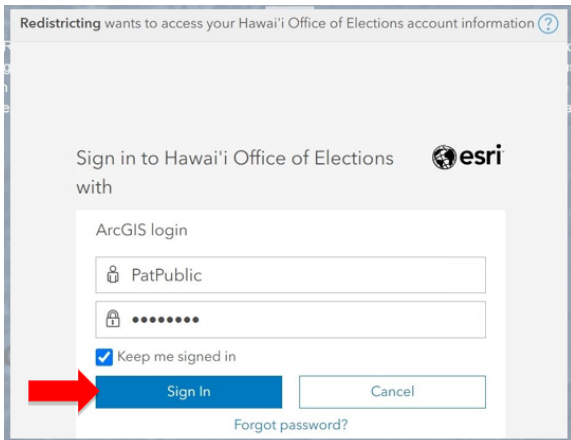

Enter your username and password and click "Sign In"