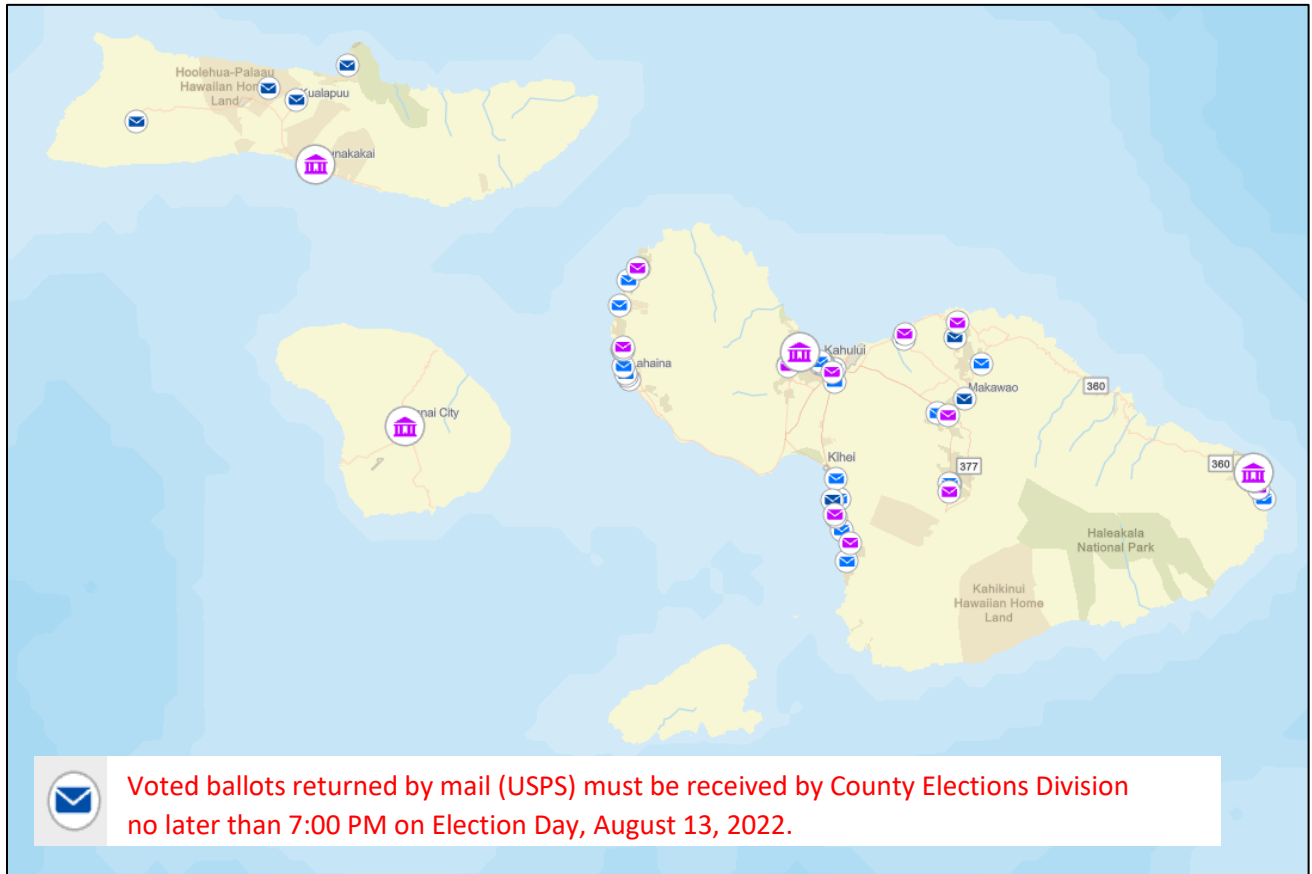

Hawaii 2022 Primary Election – County of Maui

Voter Service Centers

Voter service centers provide accessible in-person voting, same day voter registration, and collection of voted ballots.

Mitchell Pauole Center Conference Room
Velma McWayne Santos Community Center
Lanai County Council District Off. Conf. Rm
Hana High & Elementary School

Online Resources

Click [here](#) for more information about Voting in Hawaii.

Click [here](#) for details on Voter Service Centers and Places of Deposit including addresses and hours of operation.

Click [here](#) for a map of Voter Service Centers and Places of Deposit including addresses and hours of operation.

Places of Deposit

Places of deposit are established for voters to drop off their voted mail ballot packet to be collected by the County Elections Division.

Haiku Community Center
Hana Fire Station
Kahului Fire Station
Kalana O Maui County Building
Kihei Fire Station
Kula Fire Station
Lahaina Civic Center
Makawao Fire Station
Napili Fire Station
Paia Community Center
Wailea Fire Station
Mitchell Pauole Center
Velma McWayne Santos Community Center
Lanai County Council District Off. Conf. Rm
Hana High & Elementary School