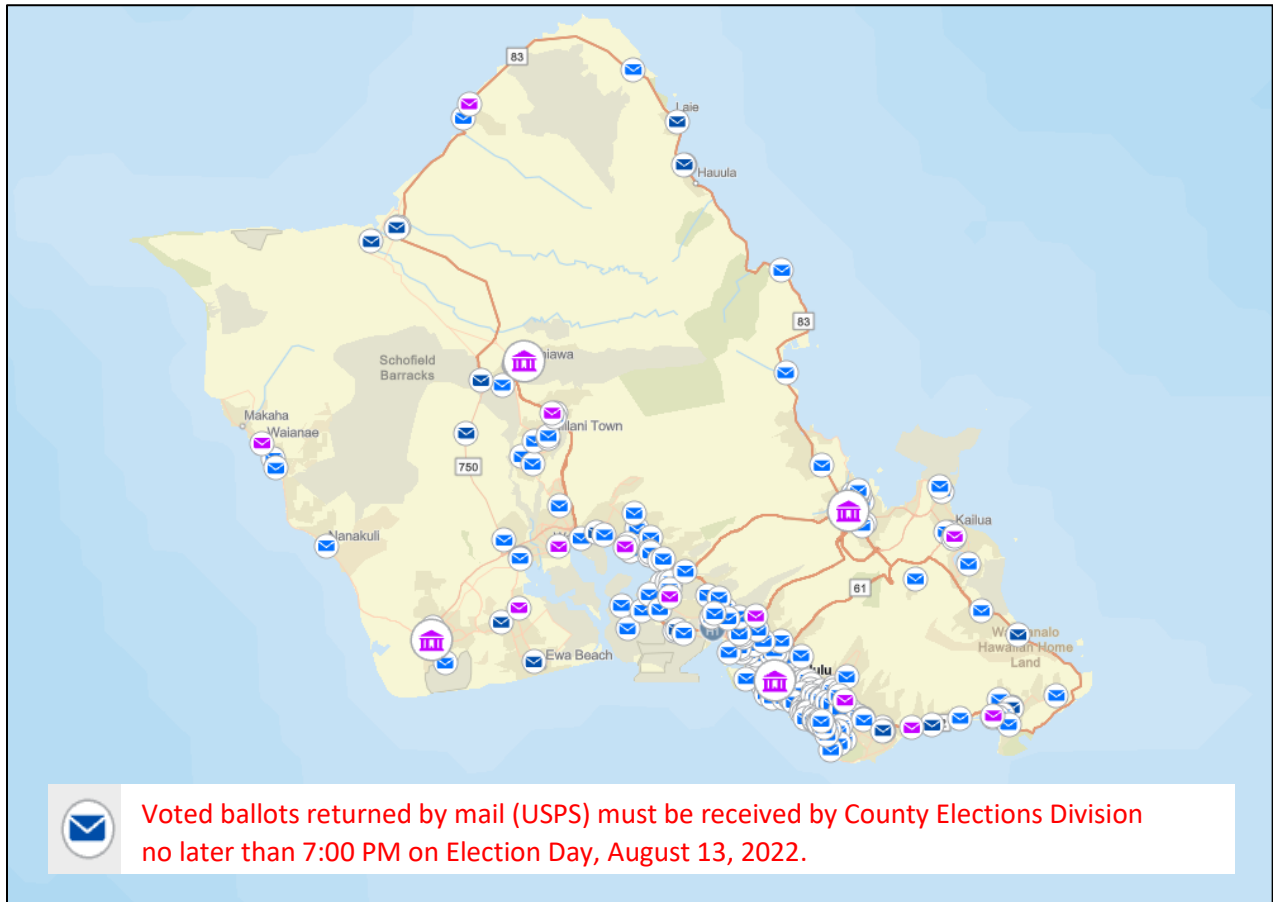

Voter Service Center
Historic County Annex Basement
4386 Rice St, Lihue, 96766

Hawaii 2022 Primary Election – City and County of Honolulu

Voter Service Centers

Voter service centers provide accessible in-person voting, same day voter registration, and collection of voted ballots.