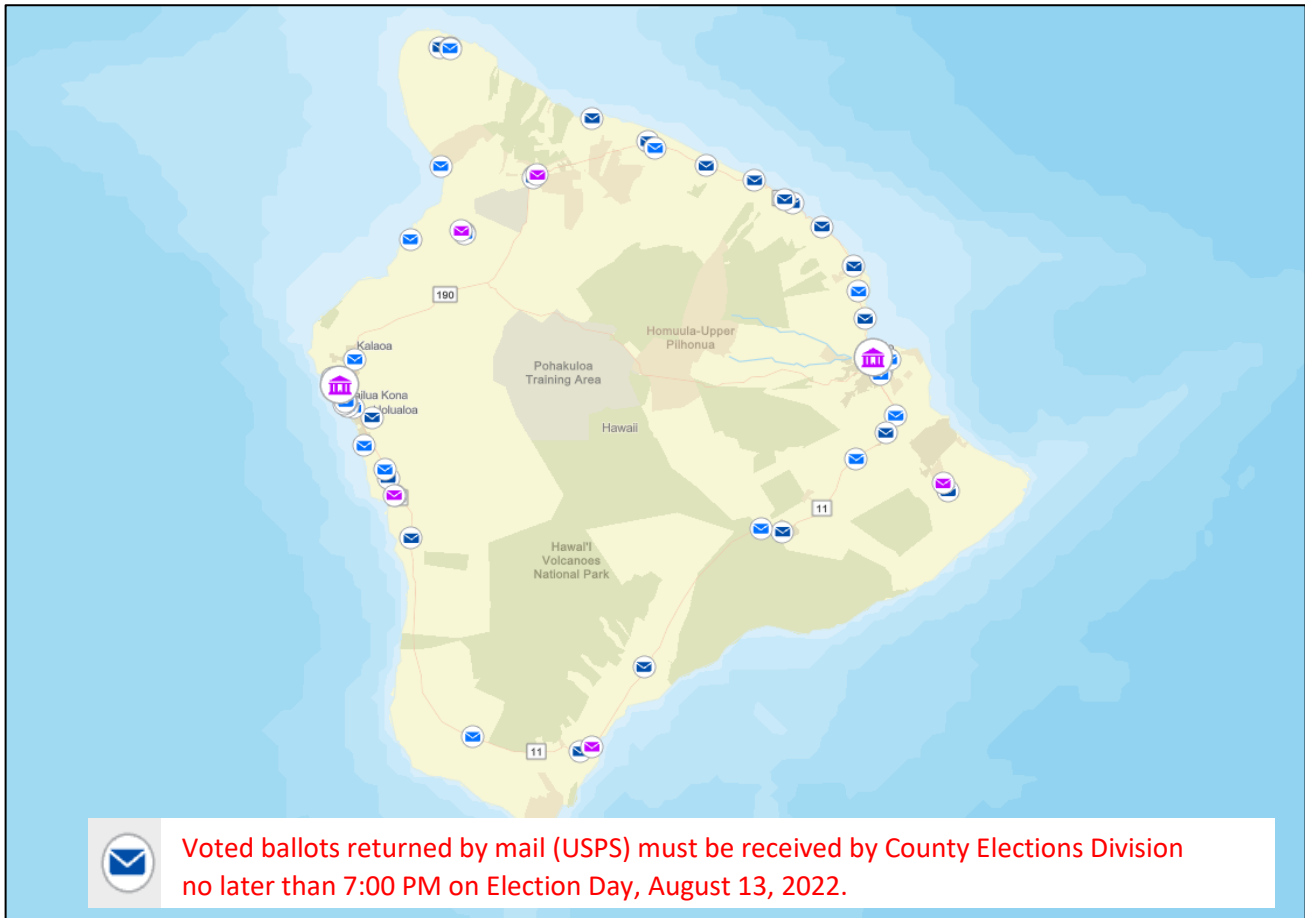

Hawaii 2022 Primary Election – County of Hawaii

Voter Service Centers

Voter service centers provide accessible in-person voting, same day voter registration, and collection of voted ballots.

County of Hawaii Aupuni Center
Conference Room
West Hawaii Civic Center
Community Room Building G

Online Resources

Click [here](#) for more information about Voting in Hawaii.

Click [here](#) for details on Voter Service Centers and Places of Deposit including addresses and hours of operation.

Click [here](#) for a map of Voter Service Centers and Places of Deposit including addresses and hours of operation.